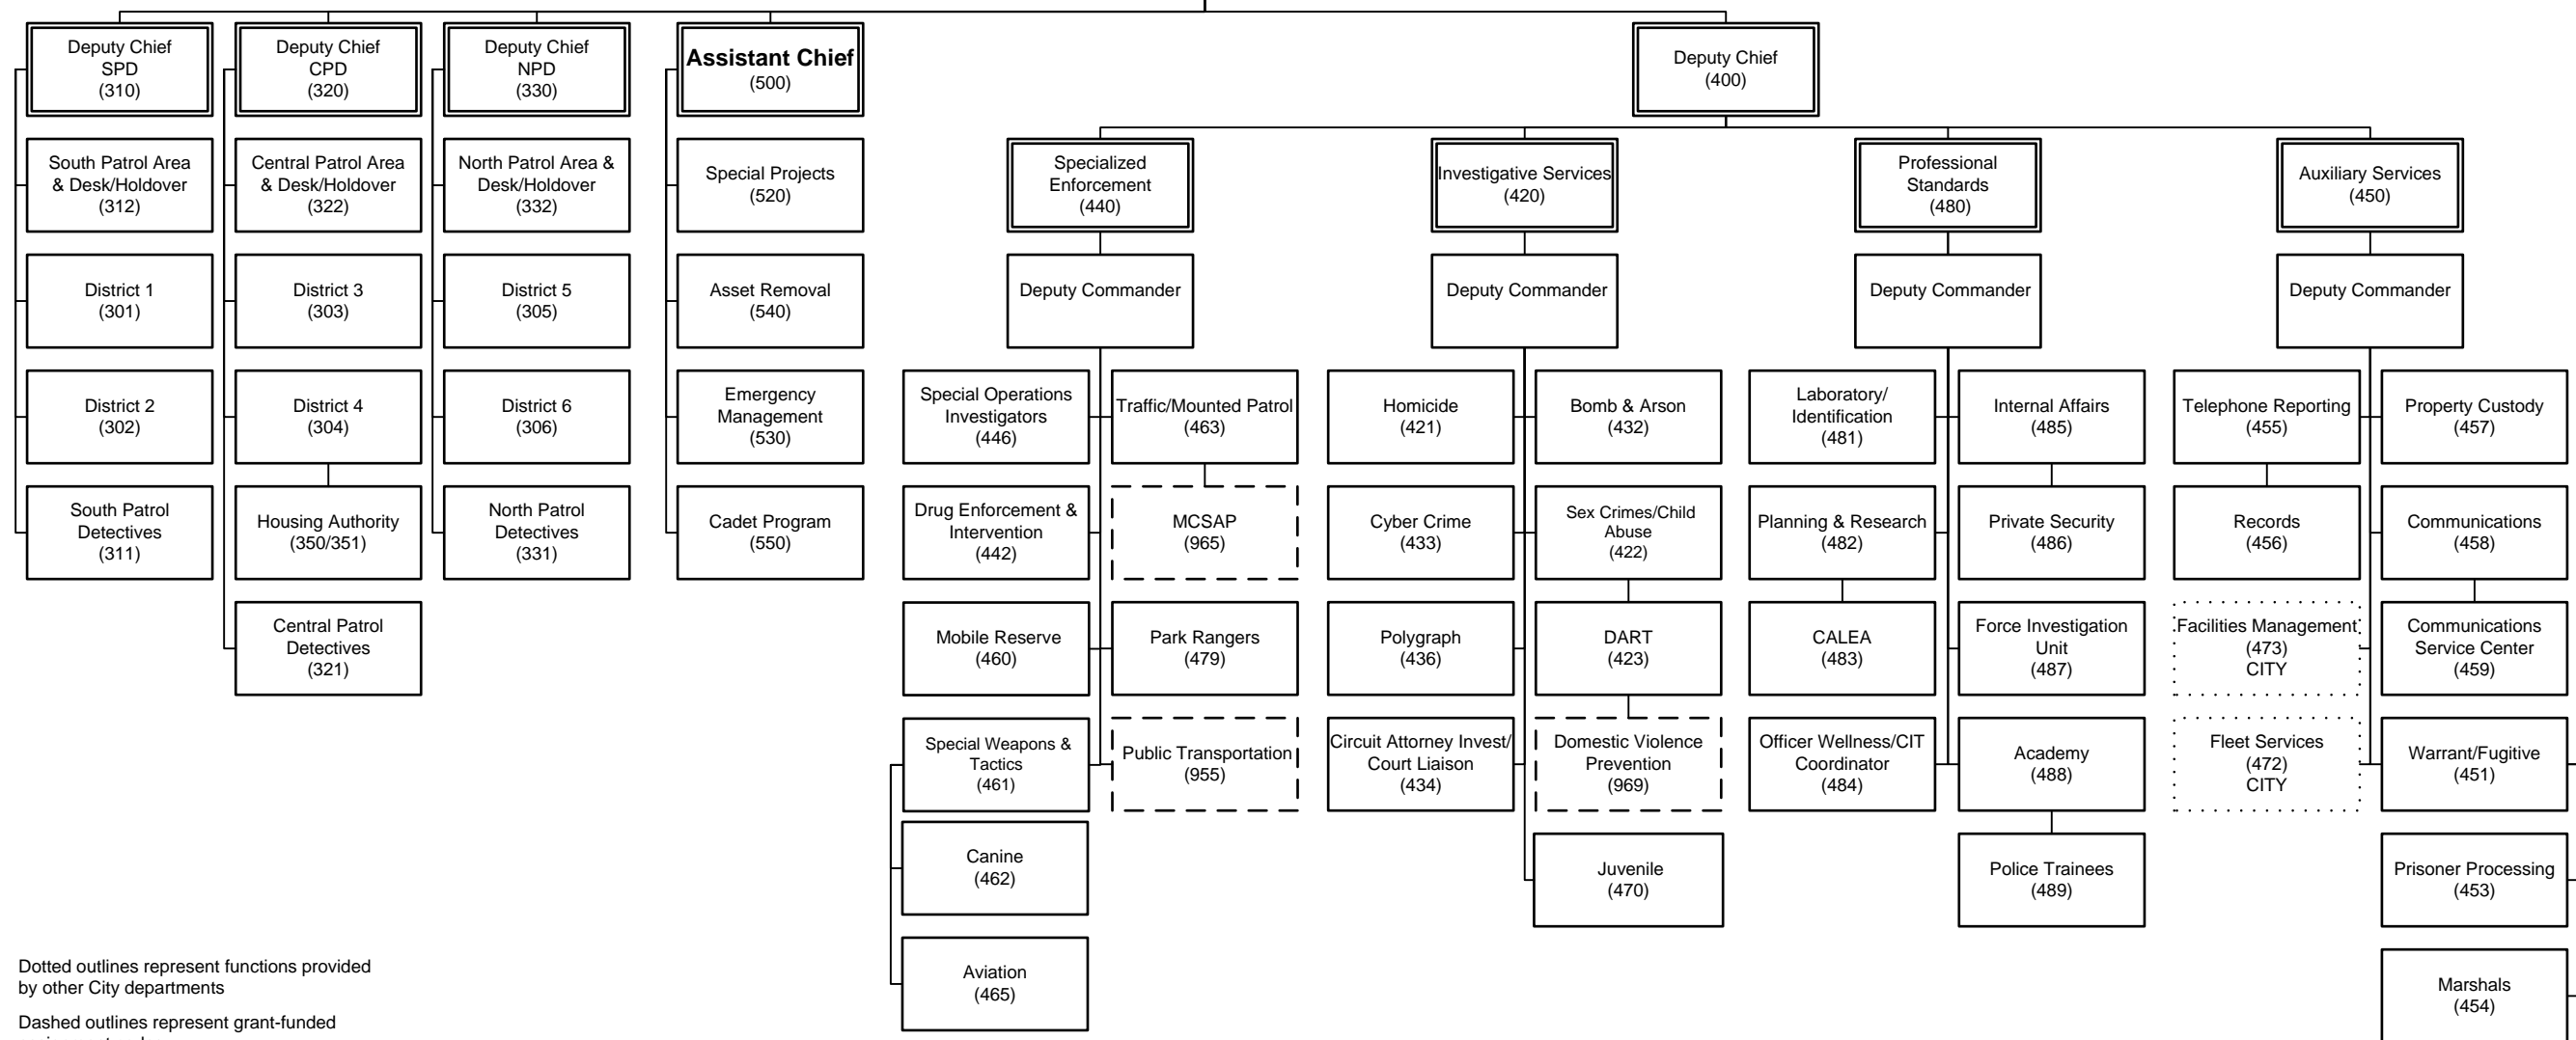

St. Louis Metropolitan Police Department Organizational Chart

07/22/2018 – Organizational Structure
(MPD Form GEN – 107A)

Bureau of Community Policing

Bureau of Specialized Services

Dotted outlines represent functions provided by other City departments
Dashed outlines represent grant-funded assignment codes