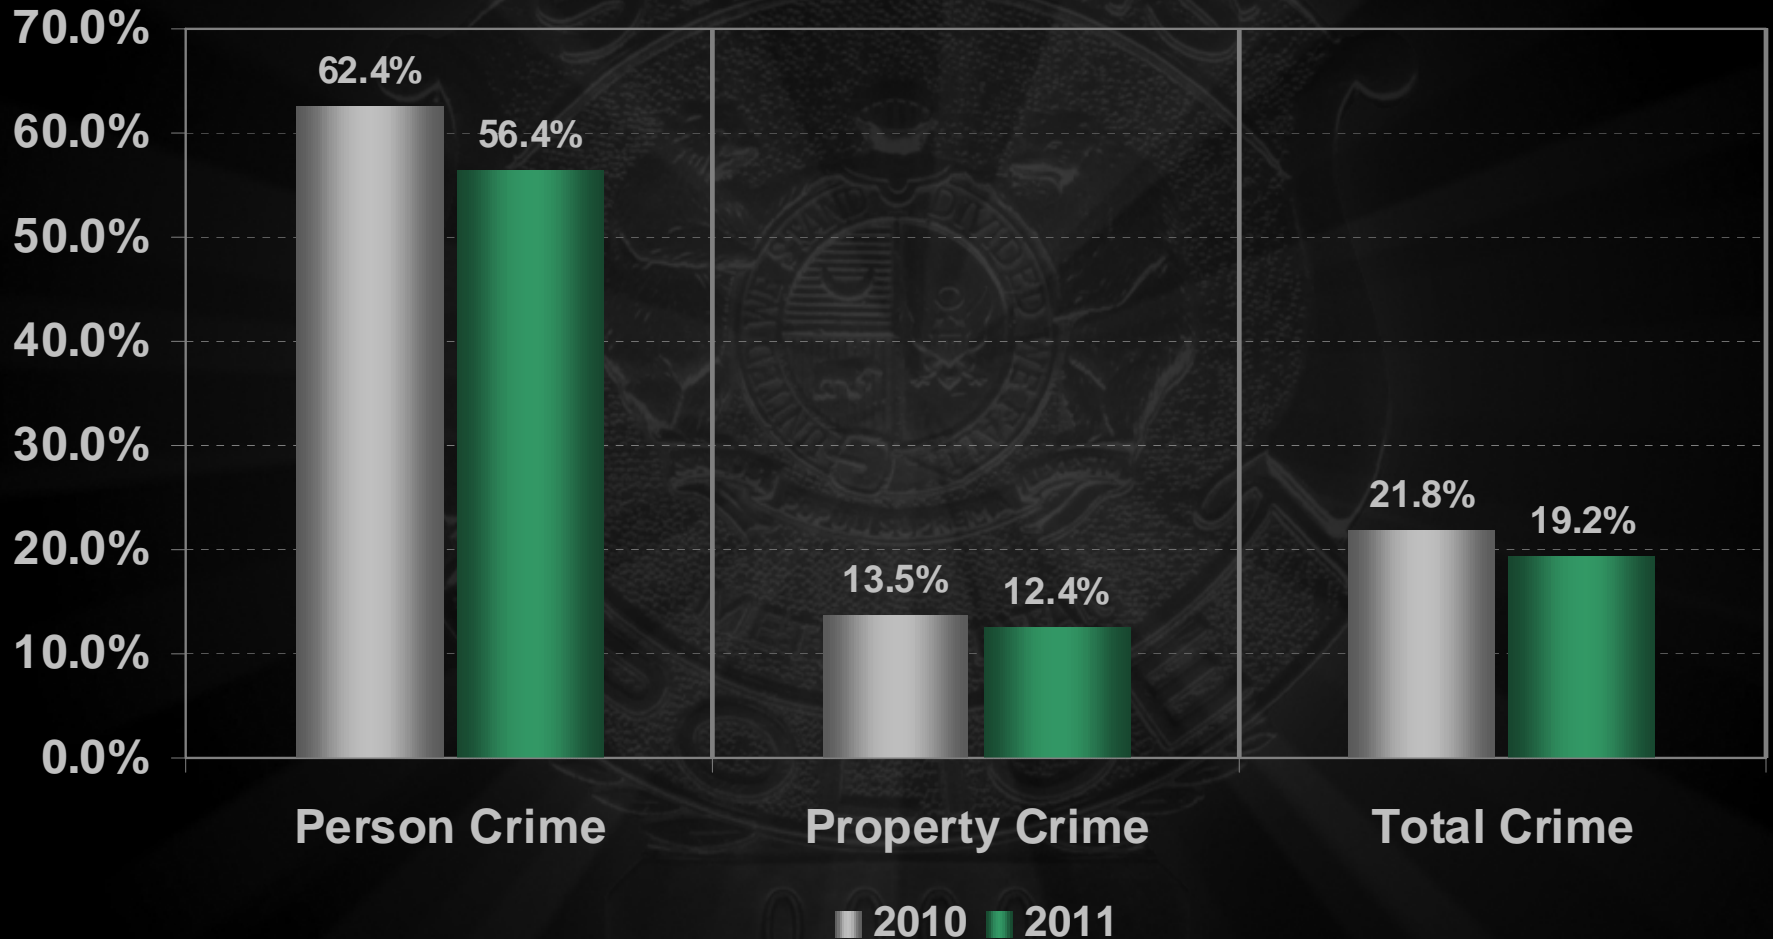

YTD Part I Crime by Area

1-Year Comparison (2010 & 2011)

YTD Homicides by Patrol Area 2001 - 2011

■ South ■ Central ■ North ■ Unknown

YTD Part I Crime Clearances

1-Year Comparison (2009 & 2010)

St. Louis Metropolitan Police Department

Crime Report

Crimes Coded
Through January