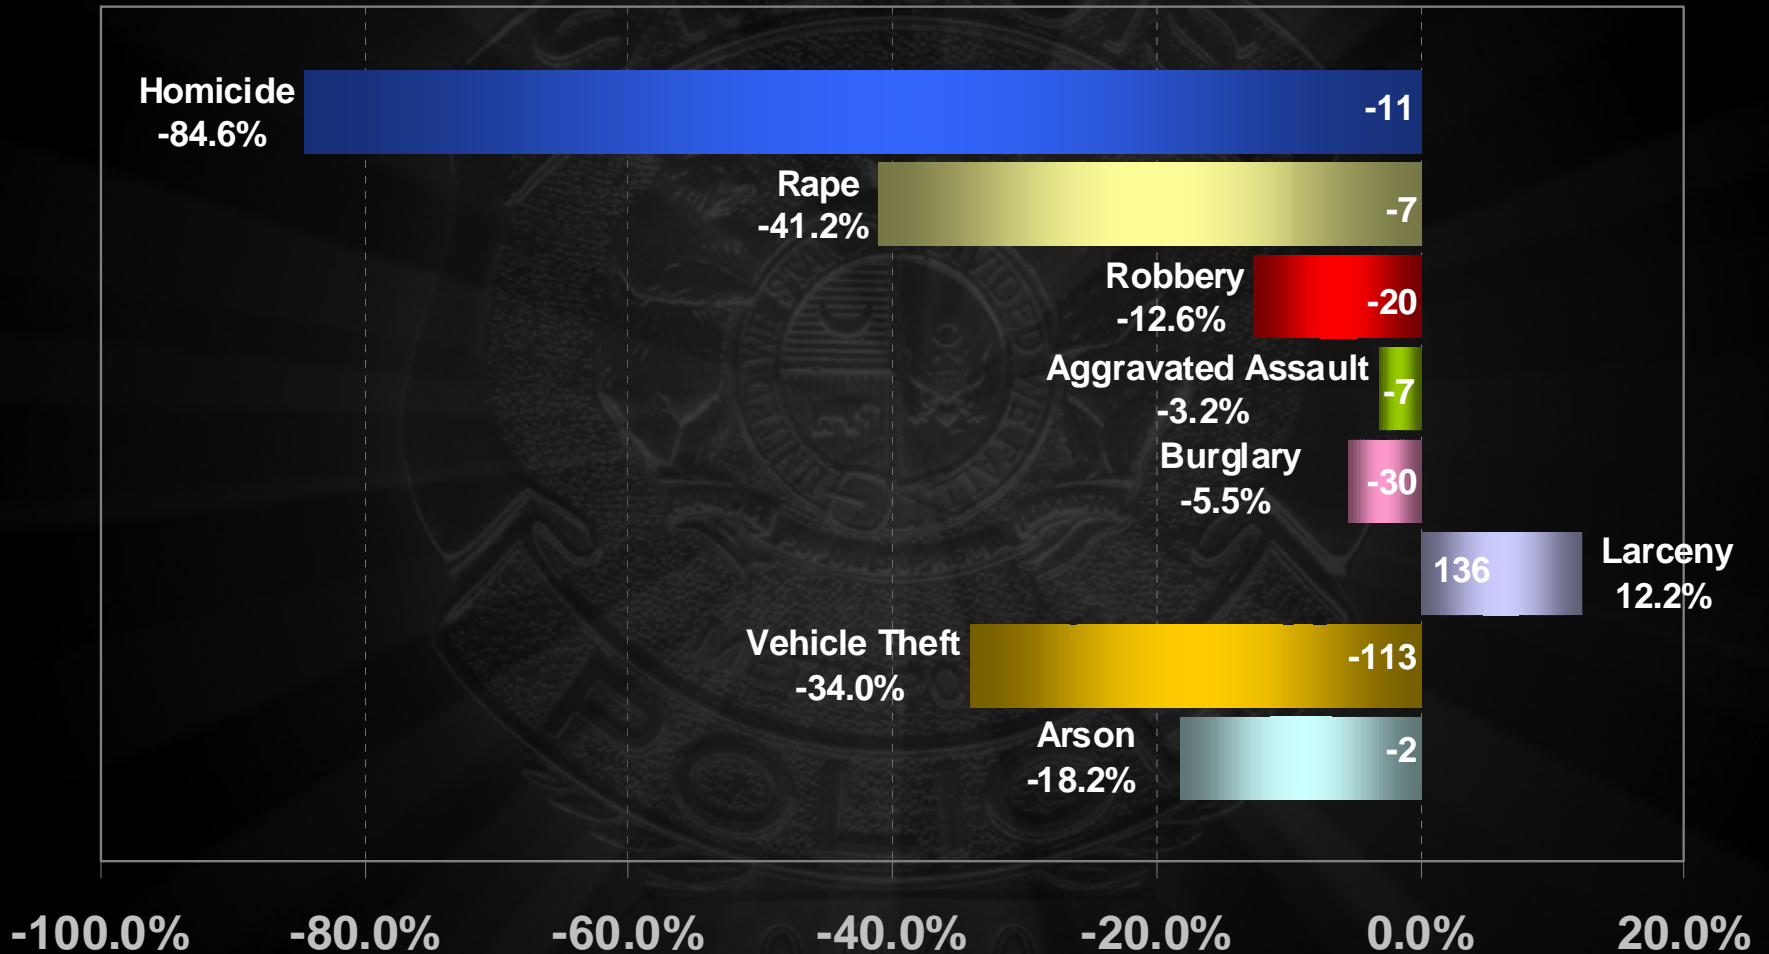

St. Louis Metropolitan Police Department

Crime Report

Crimes Coded
Through January

YTD Citywide Part I Crime Categories

1-Year Comparison (2010 & 2011)

YTD Citywide Part I Crime 1-Year Comparison (2010 & 2011)

YTD Part I Crime by Area

1-Year Comparison (2010 & 2011)

YTD Homicides by Patrol Area 2001 - 2011

■ South ■ Central ■ North ■ Unknown

YTD Part I Crime Clearances

1-Year Comparison (2009 & 2010)

St. Louis Metropolitan Police Department

Crime Report

Crimes Coded
Through January