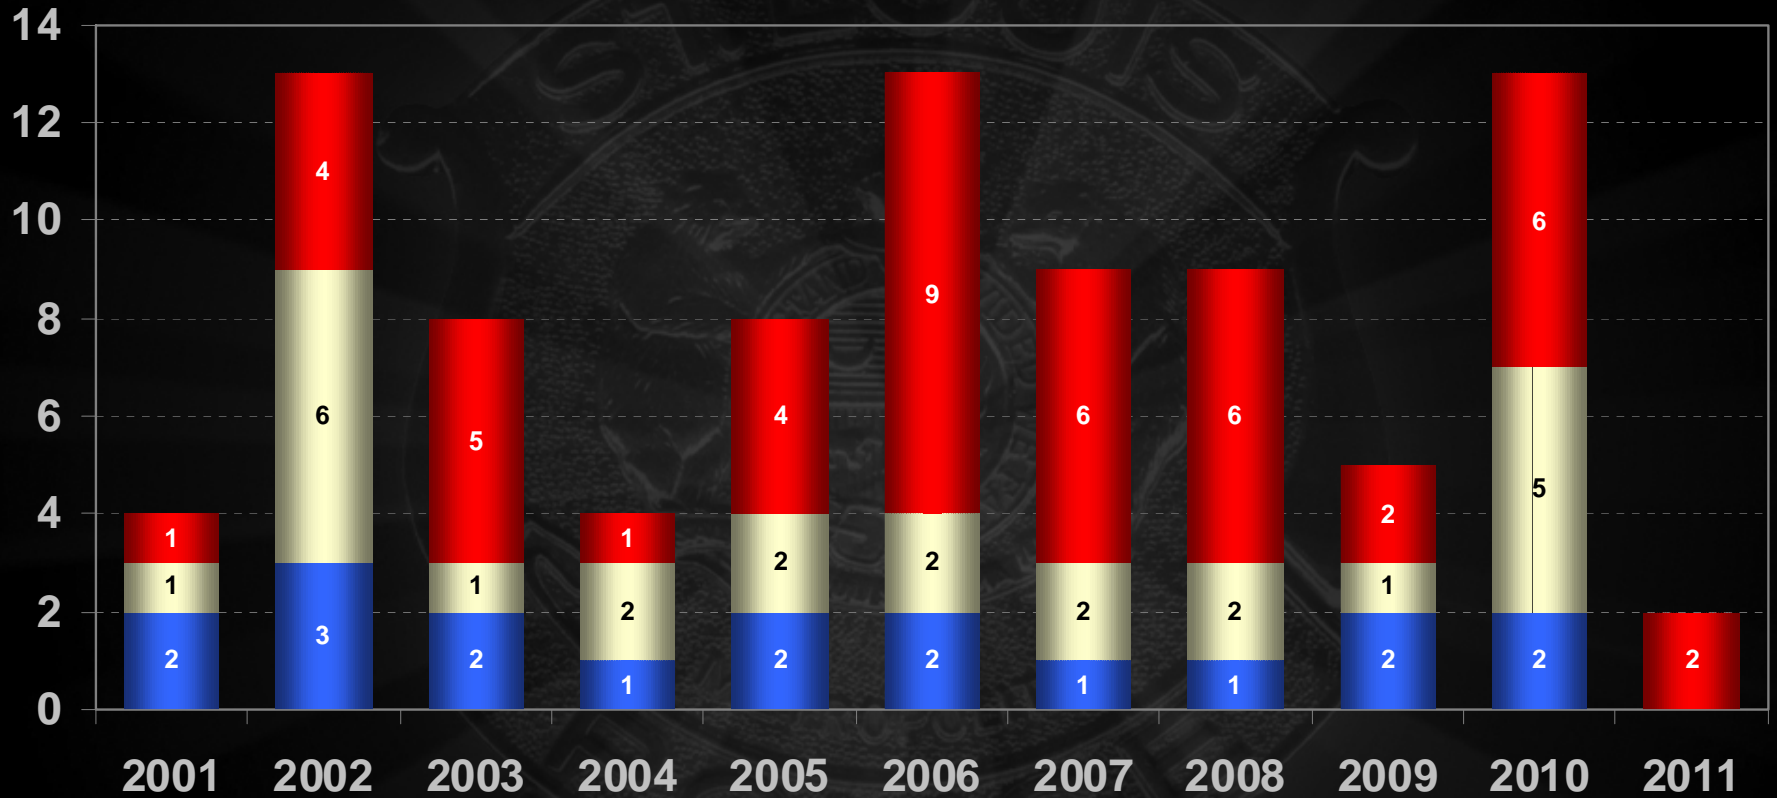

St. Louis Metropolitan Police Department

Crime Report

Crimes Coded
Through January

YTD Citywide Part I Crime Categories

1-Year Comparison (2010 & 2011)

YTD Citywide Part I Crime 1-Year Comparison (2010 & 2011)

YTD Part I Crime by Area

1-Year Comparison (2010 & 2011)

YTD Homicides by Patrol Area 2001 - 2011

■ South ■ Central ■ North ■ Unknown

YTD Part I Crime Clearances

1-Year Comparison (2009 & 2010)

St. Louis Metropolitan Police Department

Crime Report

Crimes Coded
Through January