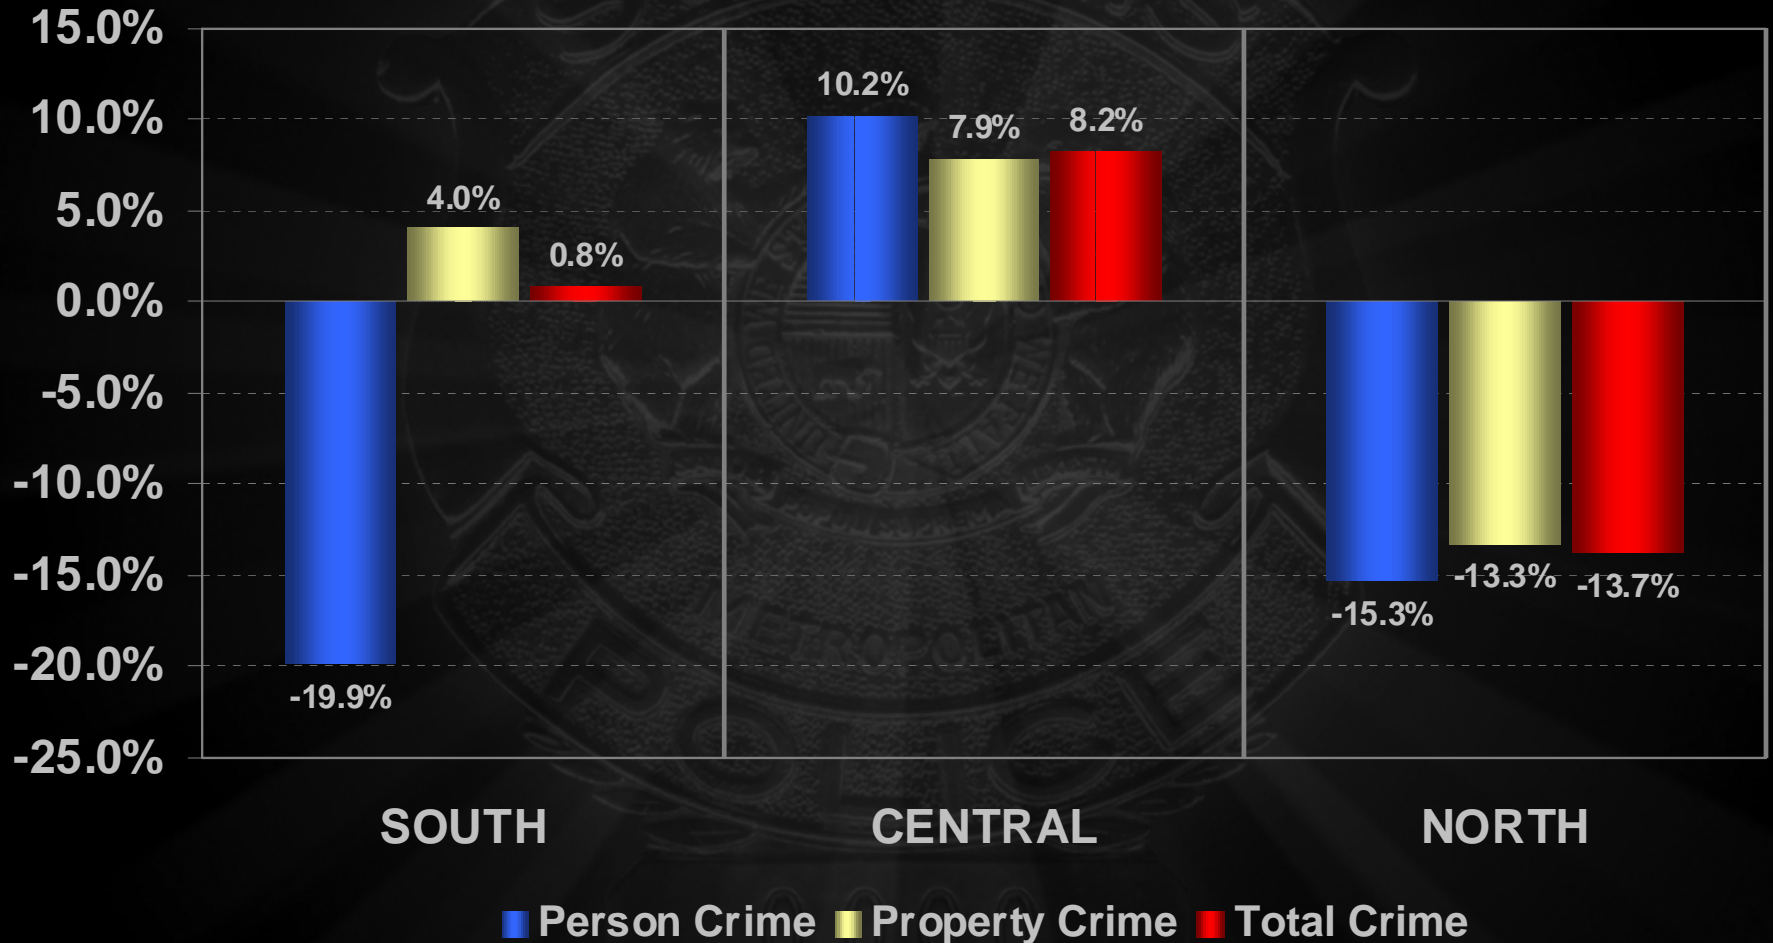

St. Louis Metropolitan Police Department

Crime Report

Crimes Coded
Through January

YTD Citywide Part I Crime Categories

1-Year Comparison (2010 & 2011)

YTD Citywide Part I Crime 1-Year Comparison (2010 & 2011)

YTD Part I Crime by Area

1-Year Comparison (2010 & 2011)

YTD Homicides by Patrol Area 2001 - 2011

■ South ■ Central ■ North ■ Unknown

YTD Part I Crime Clearances

1-Year Comparison (2009 & 2010)

St. Louis Metropolitan Police Department

Crime Report

Crimes Coded
Through January