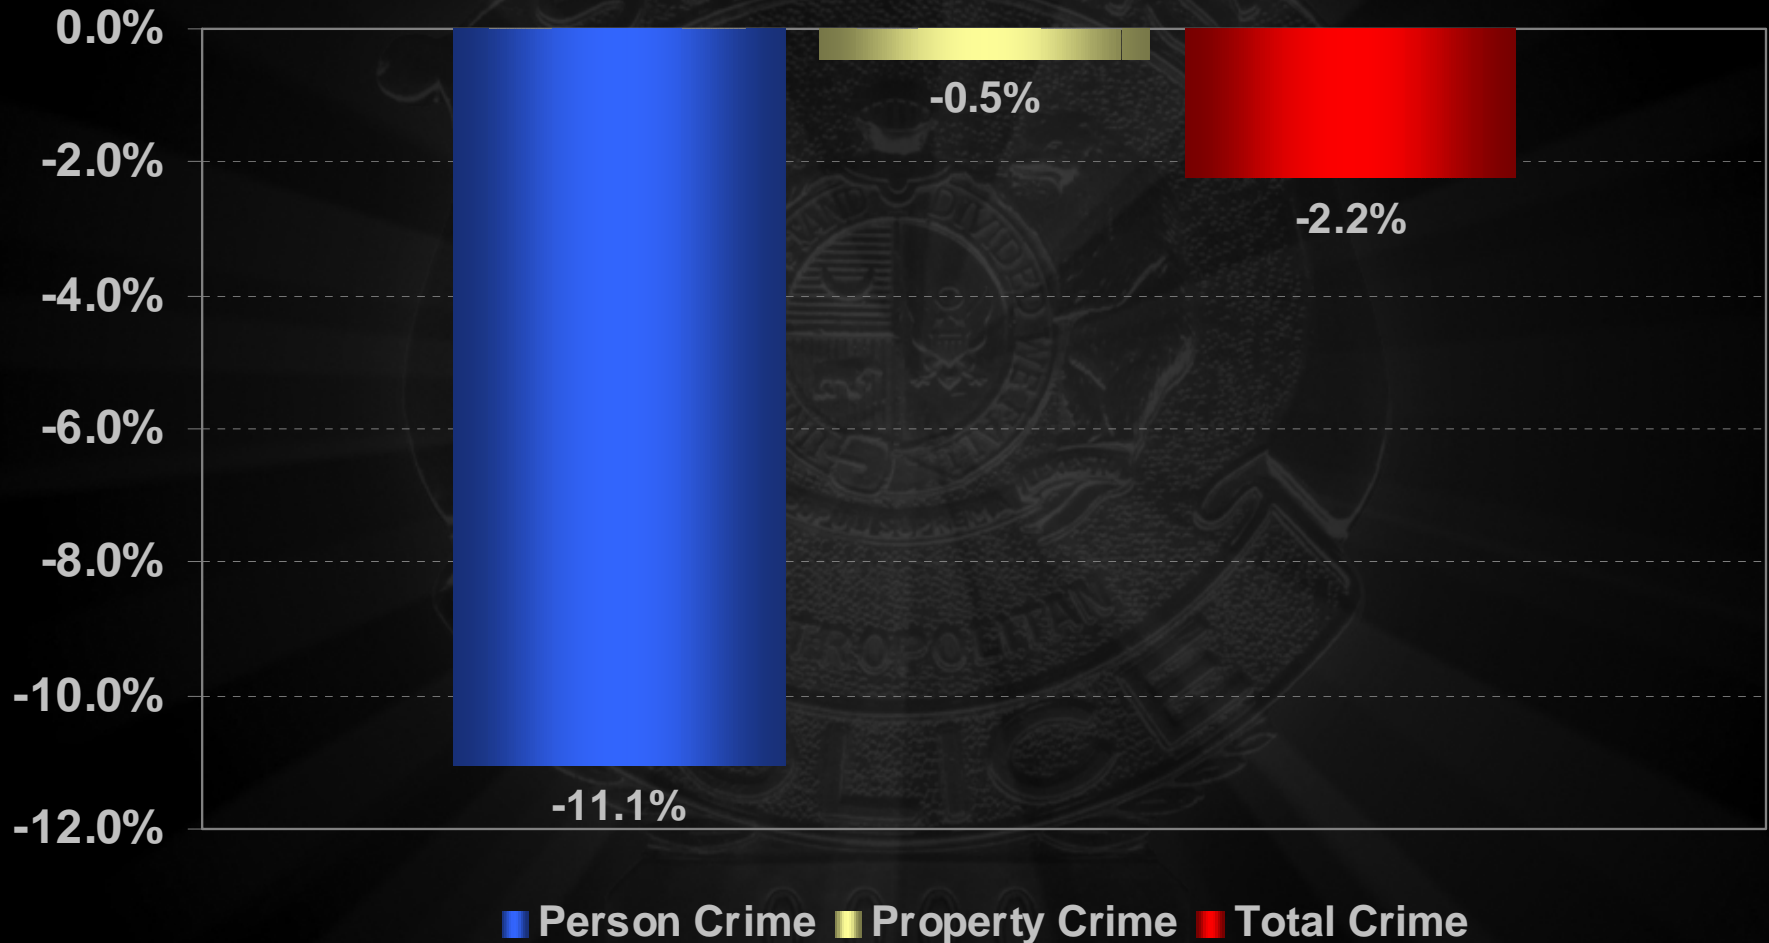

St. Louis Metropolitan Police Department

Crime Report

Crimes Coded
Through January

YTD Citywide Part I Crime Categories

1-Year Comparison (2010 & 2011)

YTD Citywide Part I Crime 1-Year Comparison (2010 & 2011)

YTD Part I Crime by Area

1-Year Comparison (2010 & 2011)

YTD Homicides by Patrol Area 2001 - 2011

■ South ■ Central ■ North ■ Unknown

YTD Part I Crime Clearances

1-Year Comparison (2009 & 2010)

St. Louis Metropolitan Police Department

Crime Report

Crimes Coded
Through January