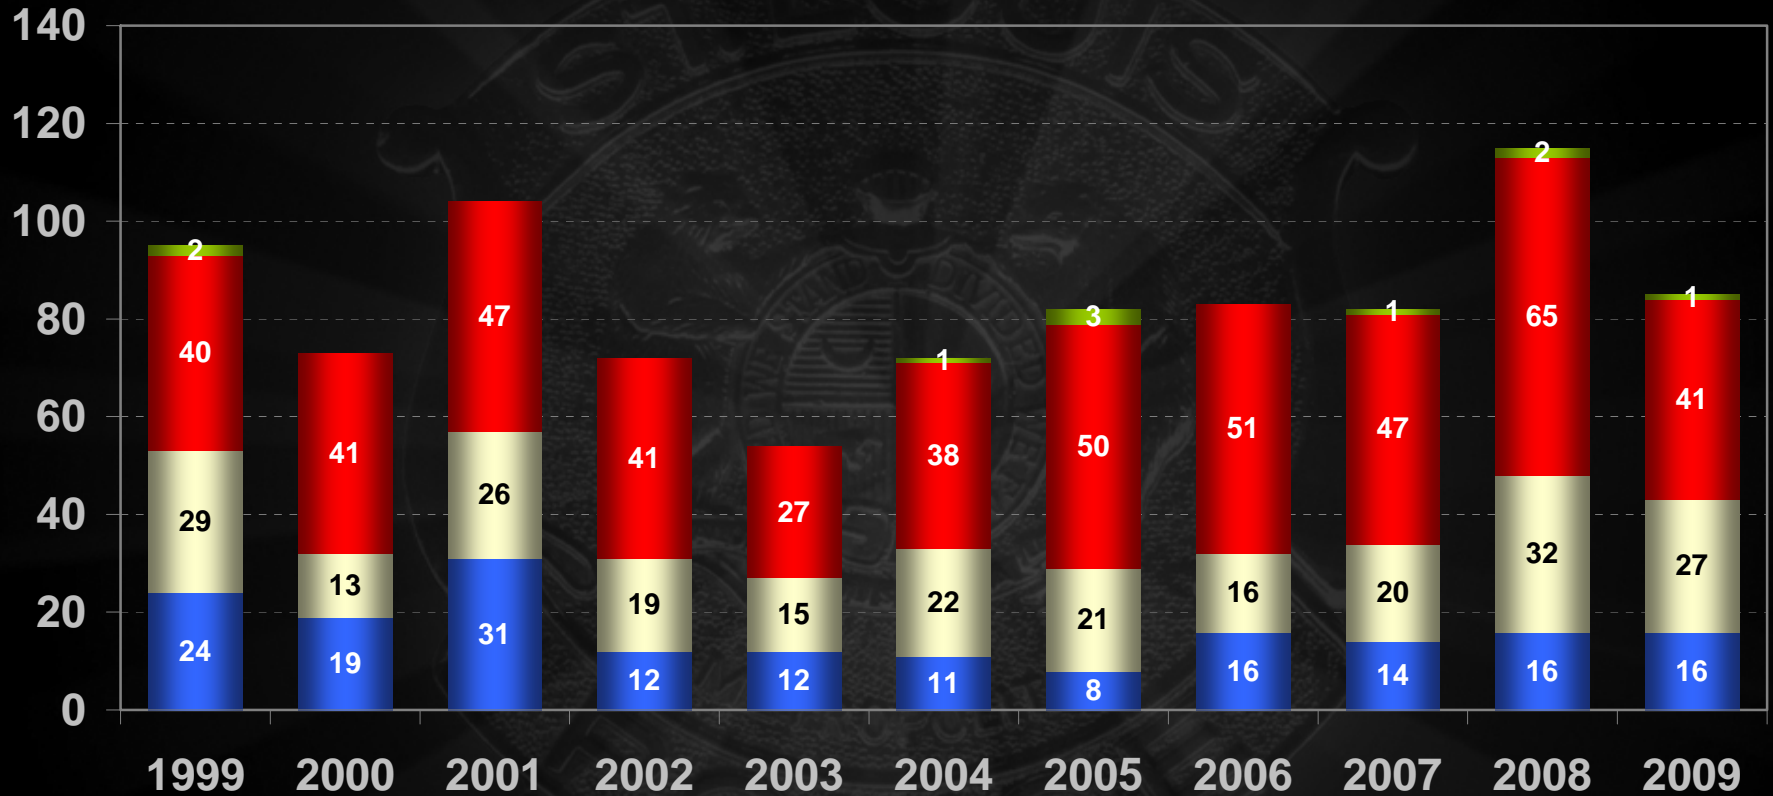

St. Louis Metropolitan Police Department

Crime Report

Crimes Coded
Through August

September 16, 2009

YTD Citywide Part I Crime 1-Year Comparison (2008 & 2009)

September 16, 2009

Citywide Part I Crime Monthly Percent Change 1-Year Comparison (2008 & 2009)

YTD Part I Crime by Area

1-Year Comparison (2008 & 2009)

YTD Homicides by Patrol Area 1999 - 2009

■ South ■ Central ■ North ■ Unknown

YTD Part I Crime Clearances

1-Year Comparison (2008 & 2009)

St. Louis Metropolitan Police Department

Crime Report

Crimes Coded
Through August

September 16, 2009