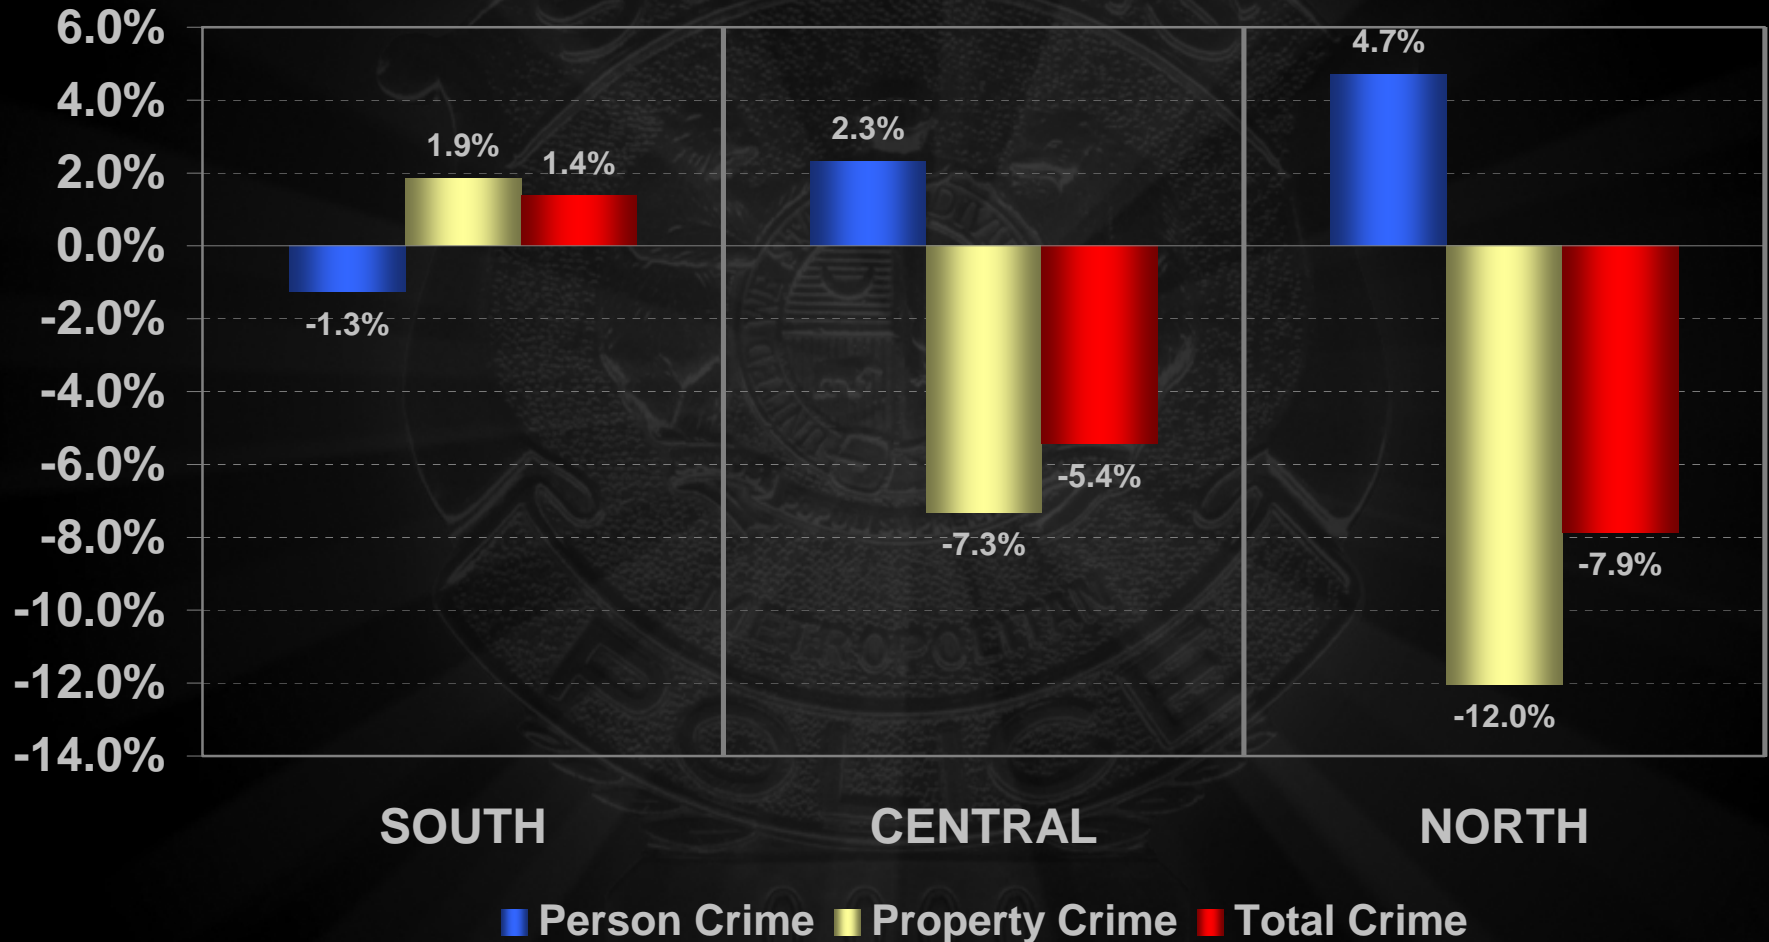

St. Louis Metropolitan Police Department

Crime Report

Crimes Coded
Through August

September 16, 2009

YTD Citywide Part I Crime 1-Year Comparison (2008 & 2009)

September 16, 2009

Citywide Part I Crime Monthly Percent Change 1-Year Comparison (2008 & 2009)

YTD Part I Crime by Area

1-Year Comparison (2008 & 2009)

YTD Homicides by Patrol Area 1999 - 2009

■ South ■ Central ■ North ■ Unknown

YTD Part I Crime Clearances

1-Year Comparison (2008 & 2009)

St. Louis Metropolitan Police Department

Crime Report

Crimes Coded
Through August