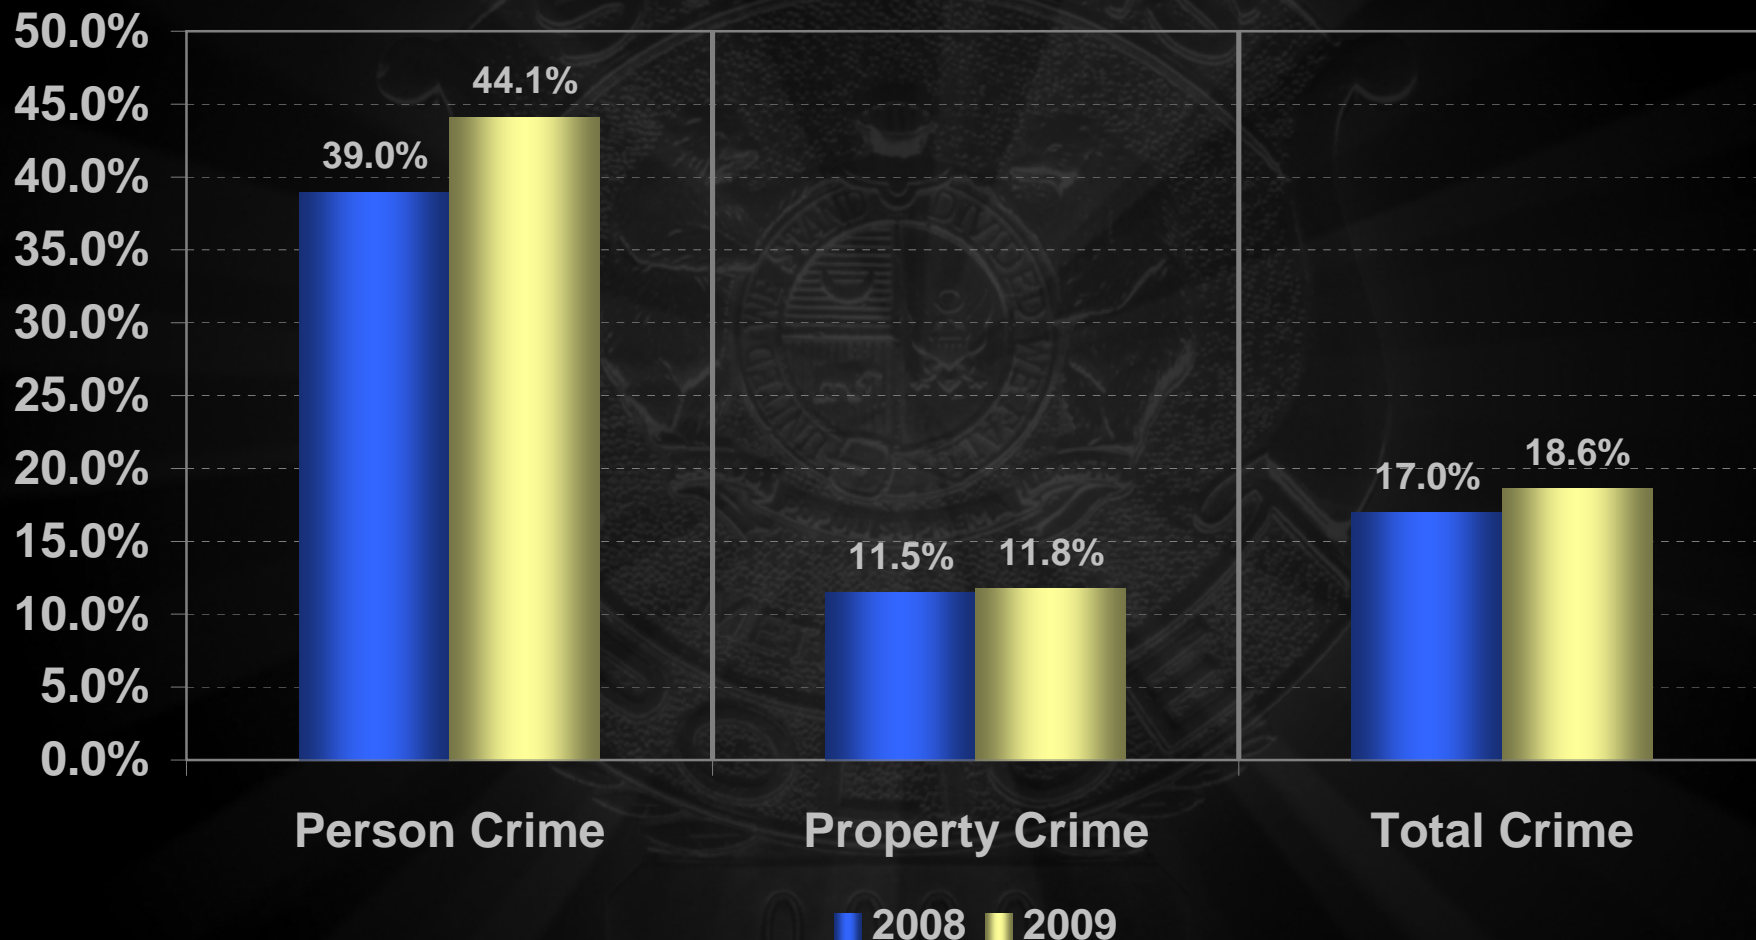

St. Louis Metropolitan Police Department

Crime Report

Crimes Coded
Through August

September 16, 2009

YTD Citywide Part I Crime 1-Year Comparison (2008 & 2009)

September 16, 2009

Citywide Part I Crime Monthly Percent Change 1-Year Comparison (2008 & 2009)

YTD Part I Crime by Area

1-Year Comparison (2008 & 2009)

YTD Homicides by Patrol Area 1999 - 2009

■ South ■ Central ■ North ■ Unknown

YTD Part I Crime Clearances

1-Year Comparison (2008 & 2009)

St. Louis Metropolitan Police Department

Crime Report

Crimes Coded
Through August