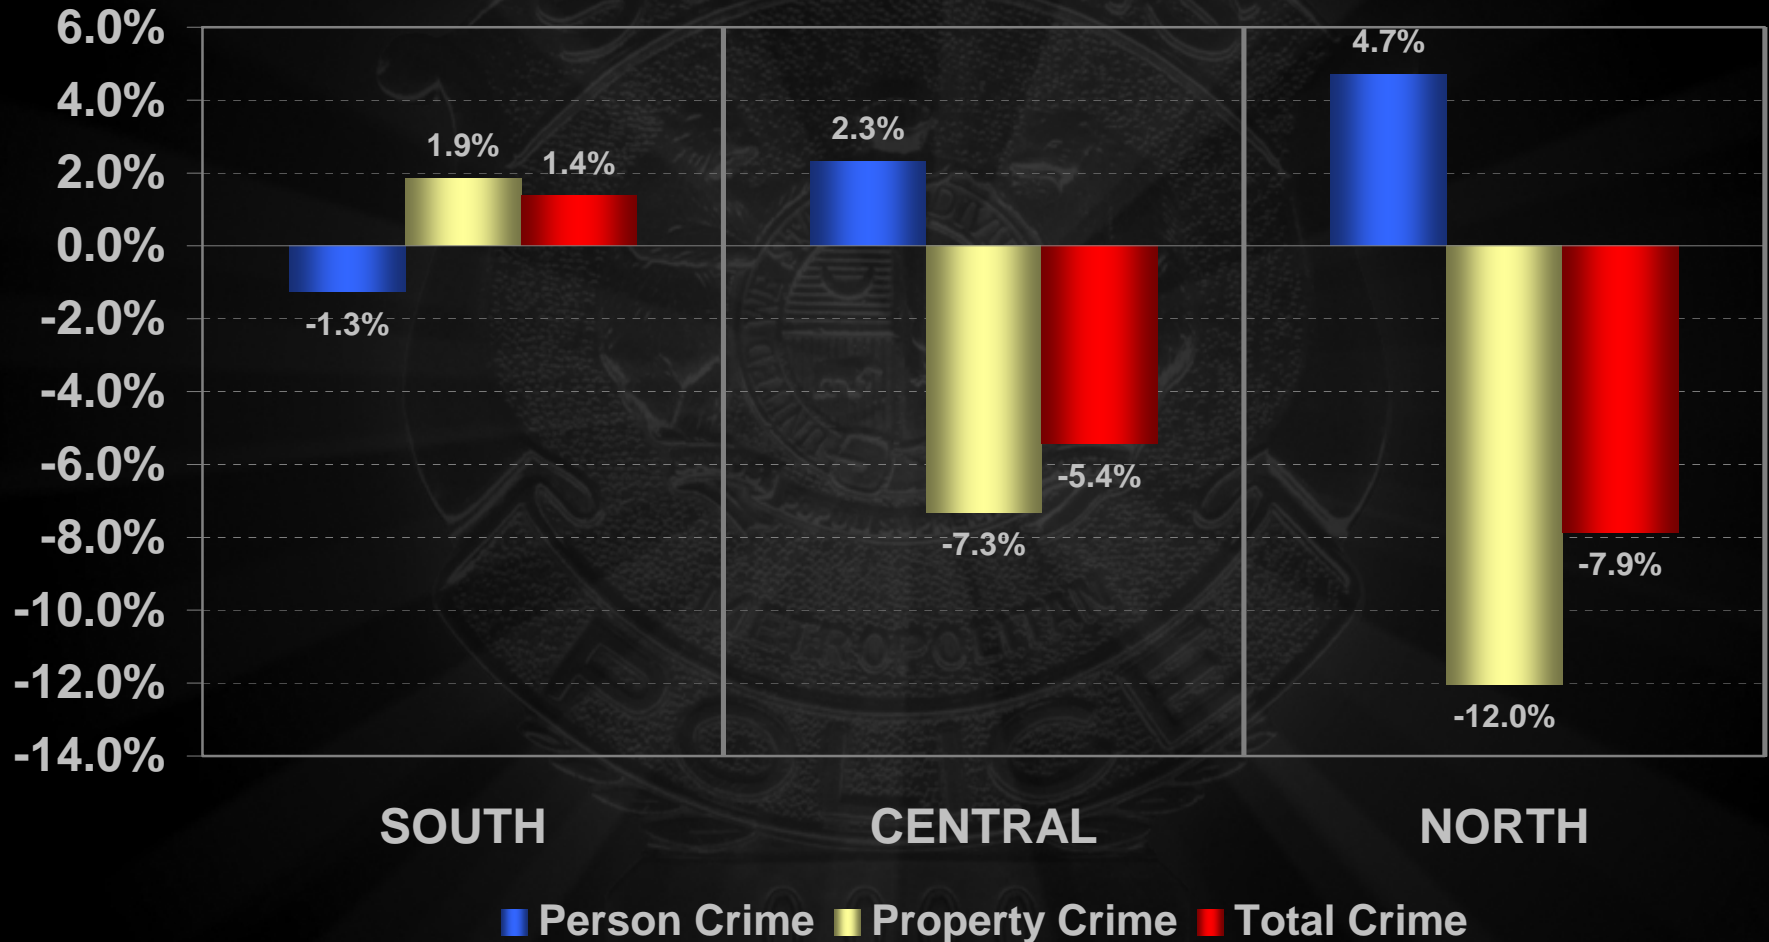

St. Louis Metropolitan Police Department

Crime Report

Crimes Coded
Through August

September 16, 2009

YTD Citywide Part I Crime 1-Year Comparison (2008 & 2009)

September 16, 2009

Citywide Part I Crime Monthly Percent Change 1-Year Comparison (2008 & 2009)

YTD Part I Crime by Area

1-Year Comparison (2008 & 2009)

YTD Homicides by Patrol Area 1999 - 2009

■ South ■ Central ■ North ■ Unknown

YTD Part I Crime Clearances

1-Year Comparison (2008 & 2009)

St. Louis Metropolitan Police Department

Crime Report

Crimes Coded
Through August

September 16, 2009