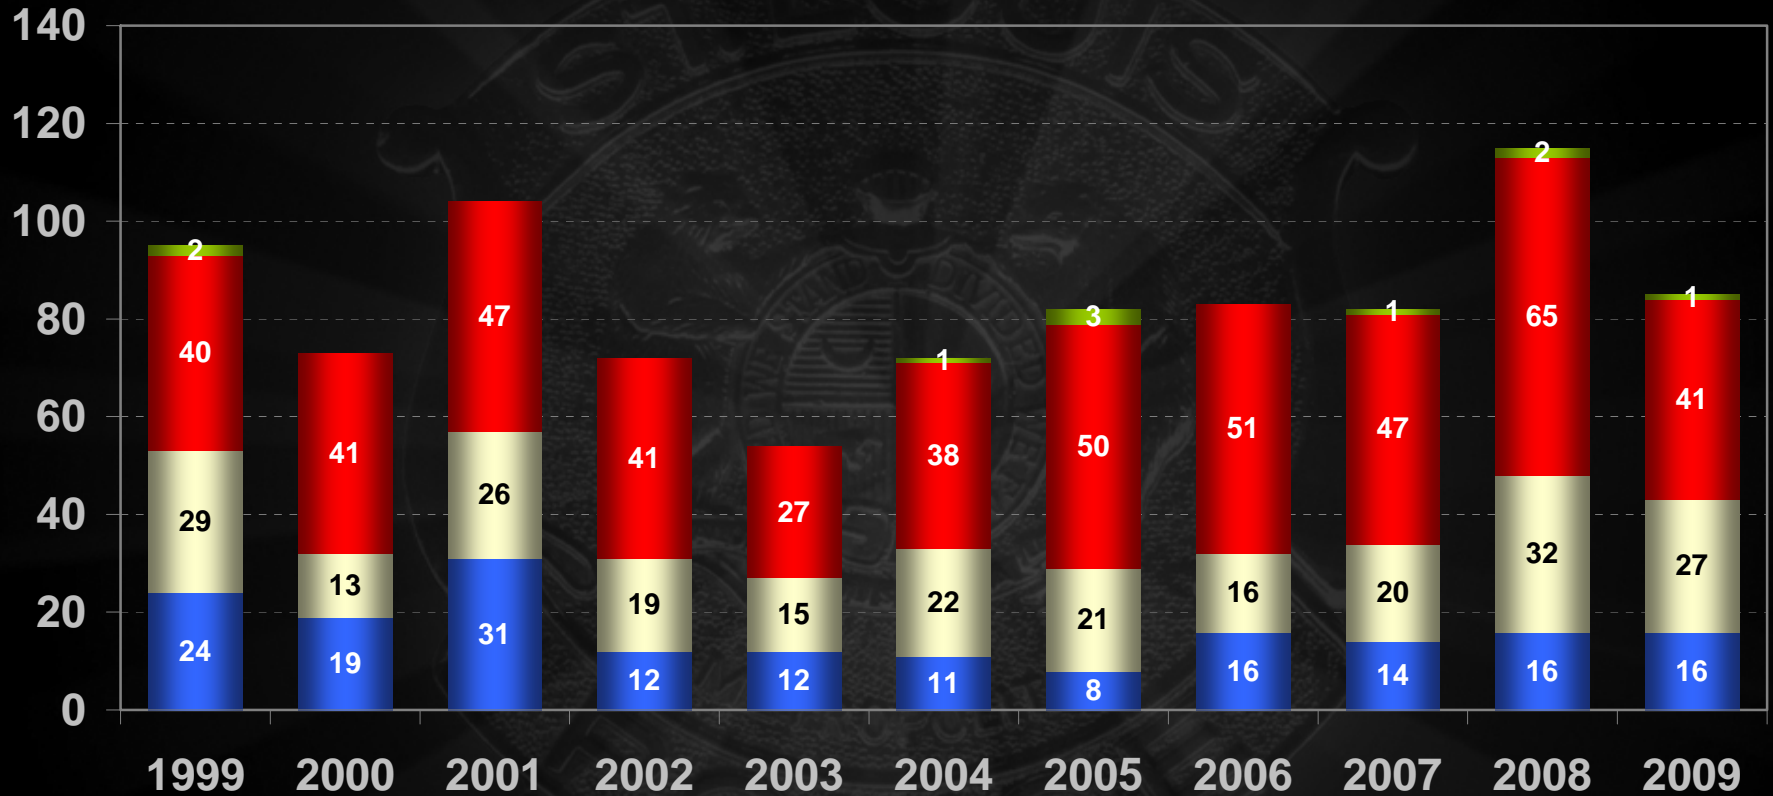

St. Louis Metropolitan Police Department

Crime Report

Crimes Coded
Through August

September 16, 2009

YTD Citywide Part I Crime 1-Year Comparison (2008 & 2009)

September 16, 2009

Citywide Part I Crime Monthly Percent Change 1-Year Comparison (2008 & 2009)

YTD Part I Crime by Area

1-Year Comparison (2008 & 2009)

YTD Homicides by Patrol Area 1999 - 2009

■ South ■ Central ■ North ■ Unknown

YTD Part I Crime Clearances

1-Year Comparison (2008 & 2009)

St. Louis Metropolitan Police Department

Crime Report

Crimes Coded
Through August