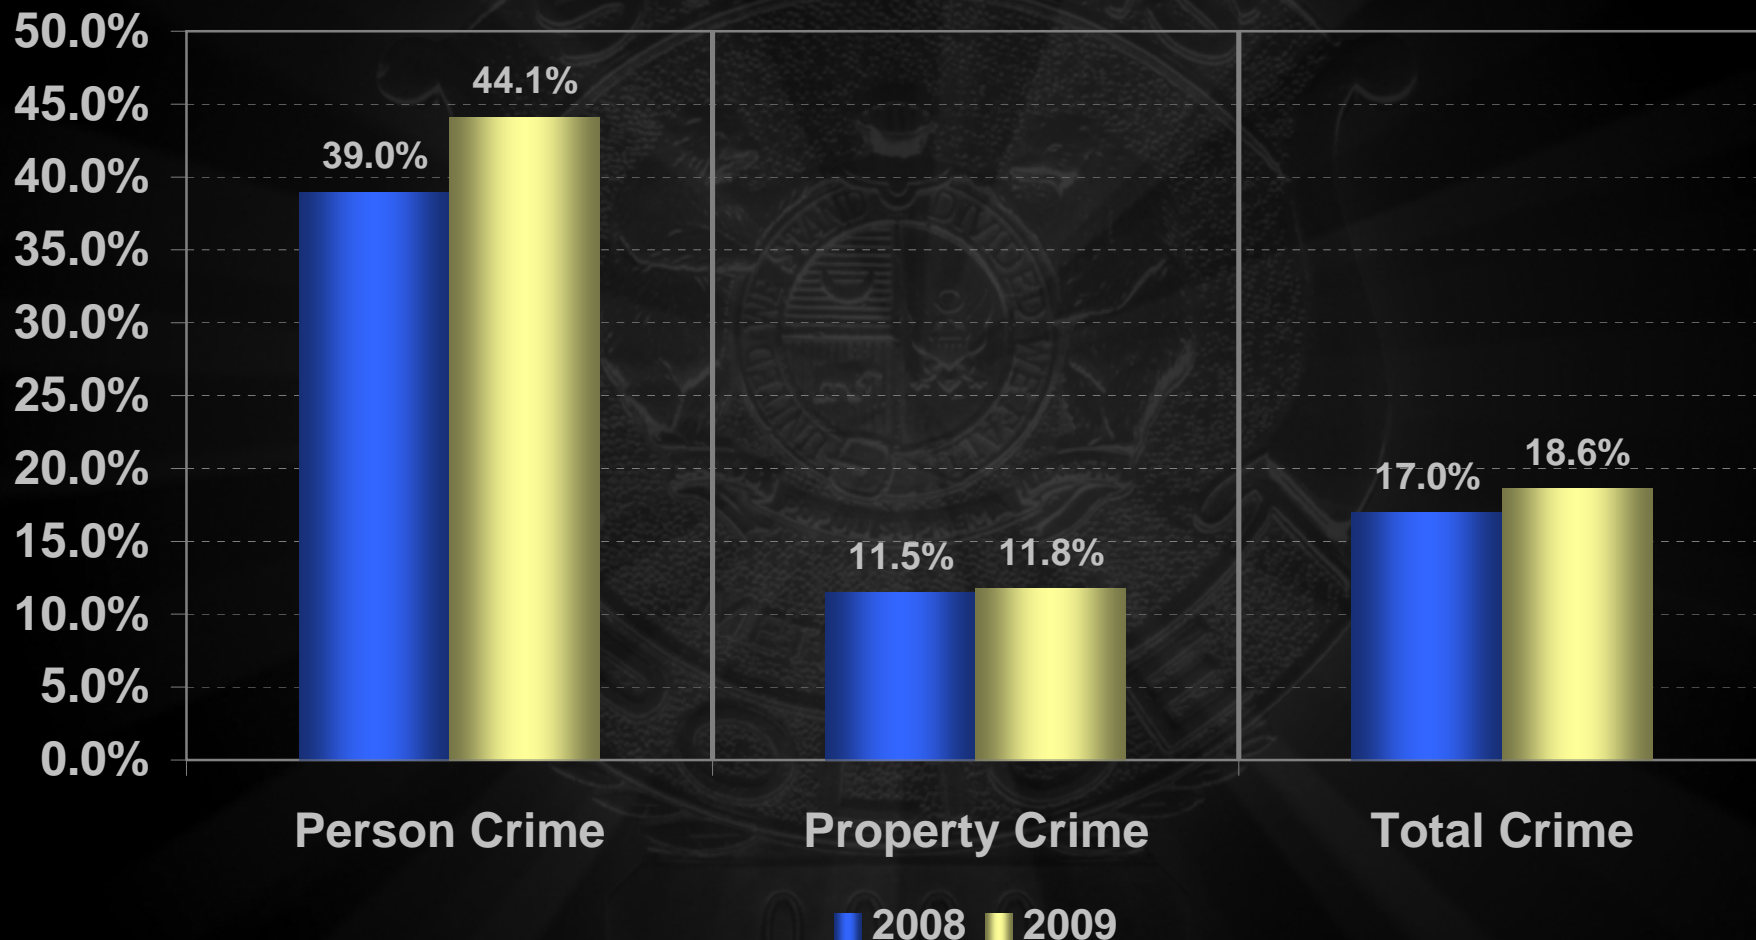

St. Louis Metropolitan Police Department

Crime Report

Crimes Coded
Through August

September 16, 2009

YTD Citywide Part I Crime 1-Year Comparison (2008 & 2009)

September 16, 2009

Citywide Part I Crime Monthly Percent Change 1-Year Comparison (2008 & 2009)

YTD Part I Crime by Area

1-Year Comparison (2008 & 2009)

YTD Homicides by Patrol Area 1999 - 2009

■ South ■ Central ■ North ■ Unknown

YTD Part I Crime Clearances

1-Year Comparison (2008 & 2009)

St. Louis Metropolitan Police Department

Crime Report

Crimes Coded
Through August

September 16, 2009