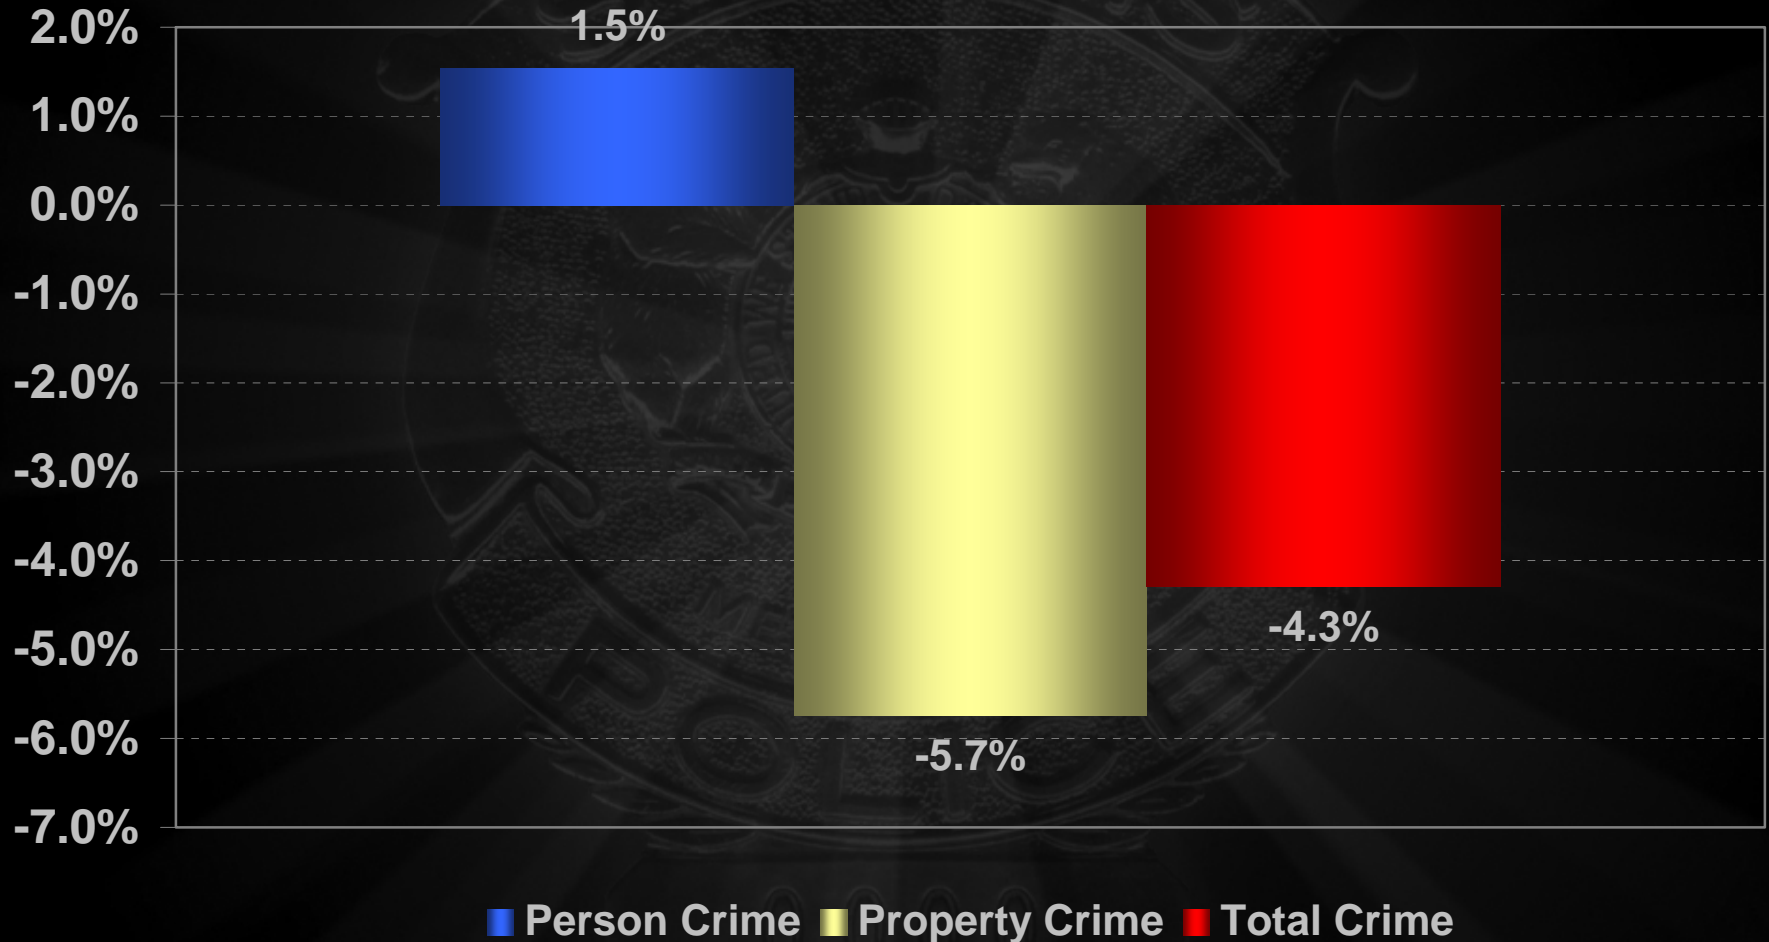

St. Louis Metropolitan Police Department

Crime Report

Crimes Coded
Through August

September 16, 2009

YTD Citywide Part I Crime 1-Year Comparison (2008 & 2009)

September 16, 2009

Citywide Part I Crime Monthly Percent Change 1-Year Comparison (2008 & 2009)

YTD Part I Crime by Area

1-Year Comparison (2008 & 2009)

YTD Homicides by Patrol Area 1999 - 2009

■ South ■ Central ■ North ■ Unknown

YTD Part I Crime Clearances

1-Year Comparison (2008 & 2009)

St. Louis Metropolitan Police Department

Crime Report

Crimes Coded
Through August