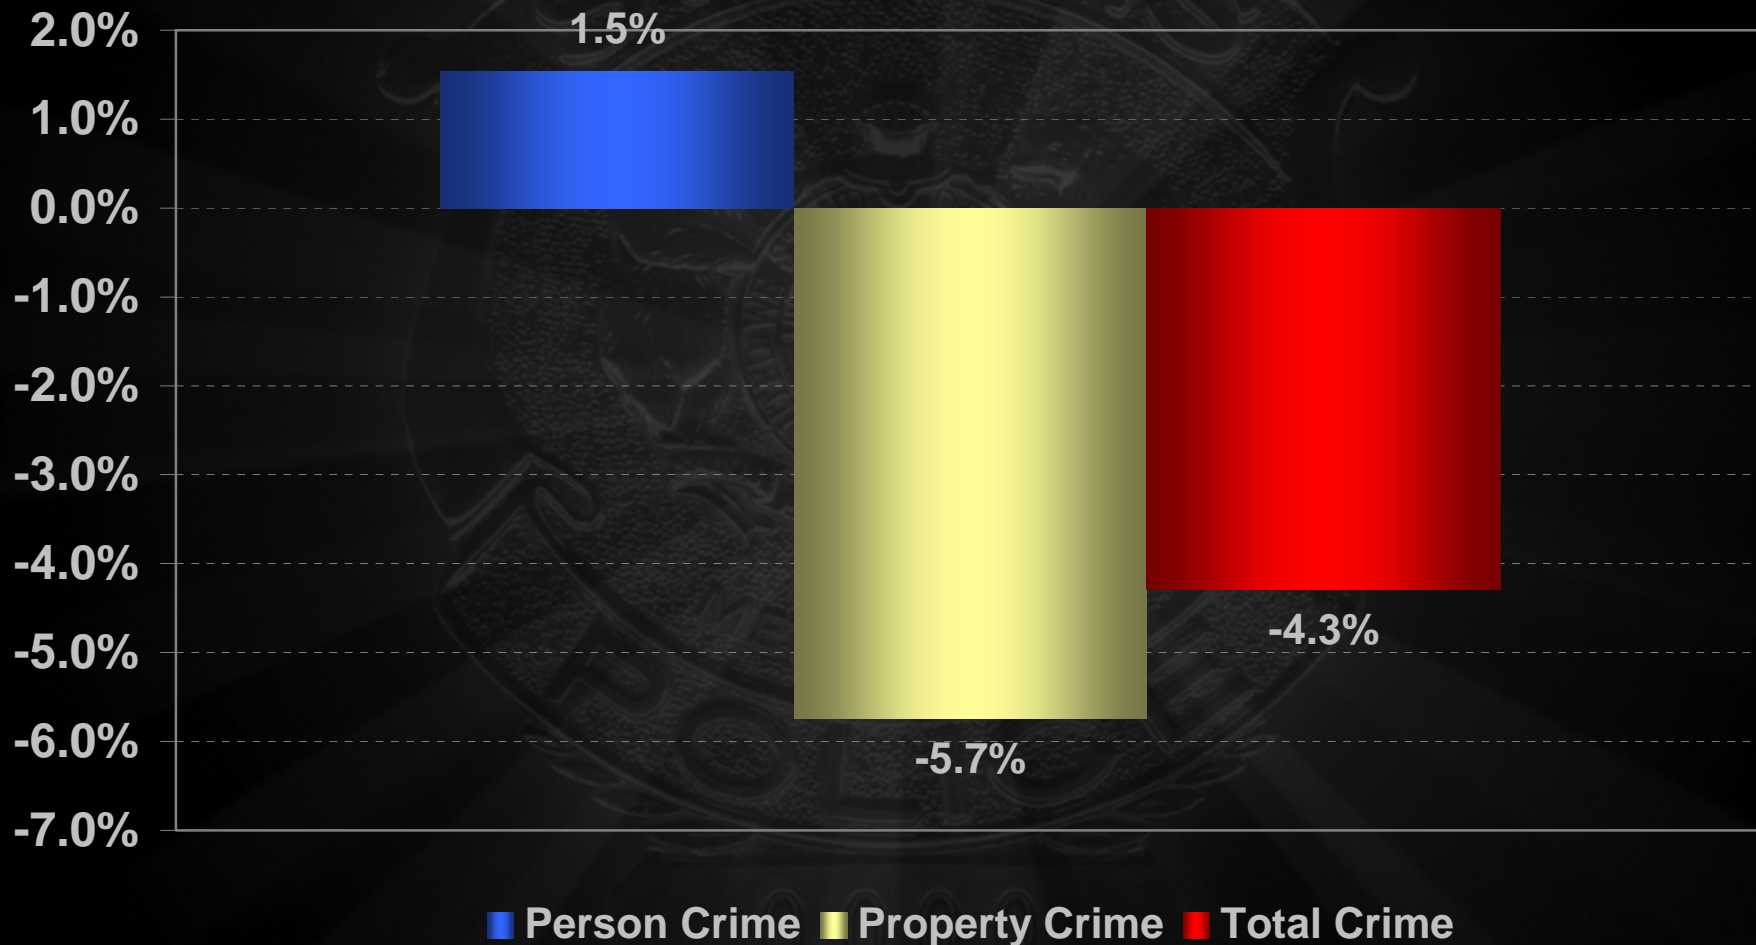

St. Louis Metropolitan Police Department

Crime Report

Crimes Coded
Through August

September 16, 2009

YTD Citywide Part I Crime 1-Year Comparison (2008 & 2009)

September 16, 2009

Citywide Part I Crime Monthly Percent Change 1-Year Comparison (2008 & 2009)

YTD Part I Crime by Area

1-Year Comparison (2008 & 2009)

YTD Homicides by Patrol Area 1999 - 2009

■ South ■ Central ■ North ■ Unknown

YTD Part I Crime Clearances

1-Year Comparison (2008 & 2009)

St. Louis Metropolitan Police Department

Crime Report

Crimes Coded
Through August

September 16, 2009