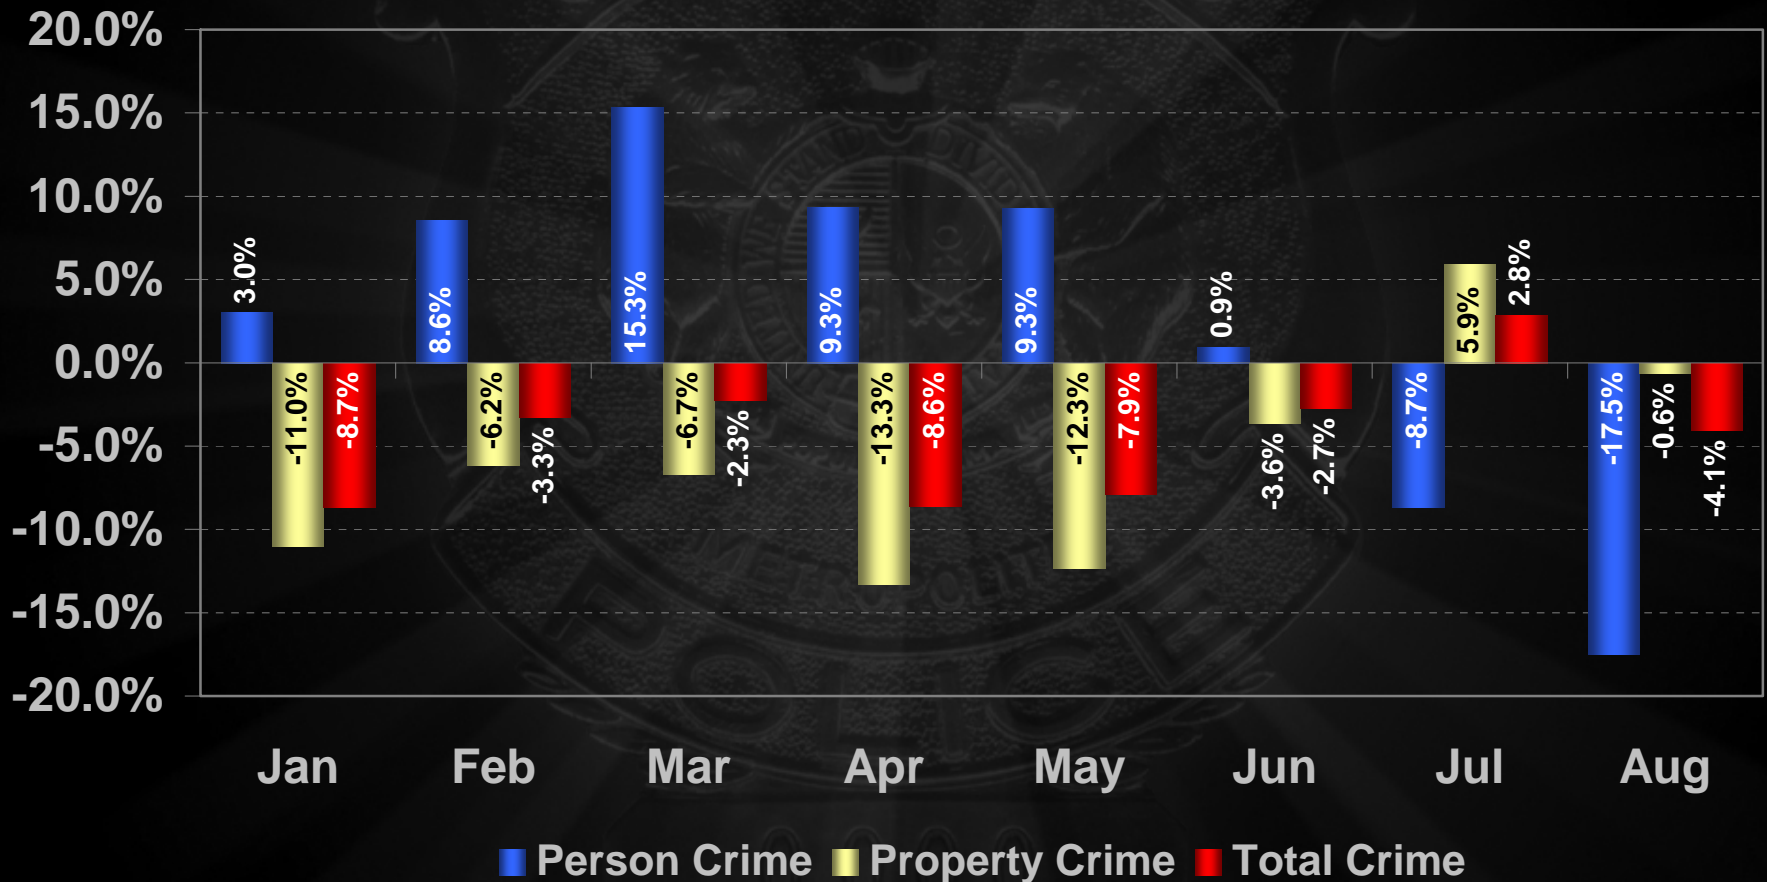

St. Louis Metropolitan Police Department

Crime Report

Crimes Coded
Through August

September 16, 2009

YTD Citywide Part I Crime 1-Year Comparison (2008 & 2009)

September 16, 2009

Citywide Part I Crime Monthly Percent Change 1-Year Comparison (2008 & 2009)

YTD Part I Crime by Area

1-Year Comparison (2008 & 2009)

YTD Homicides by Patrol Area 1999 - 2009

■ South ■ Central ■ North ■ Unknown

YTD Part I Crime Clearances

1-Year Comparison (2008 & 2009)

St. Louis Metropolitan Police Department

Crime Report

Crimes Coded
Through August

September 16, 2009