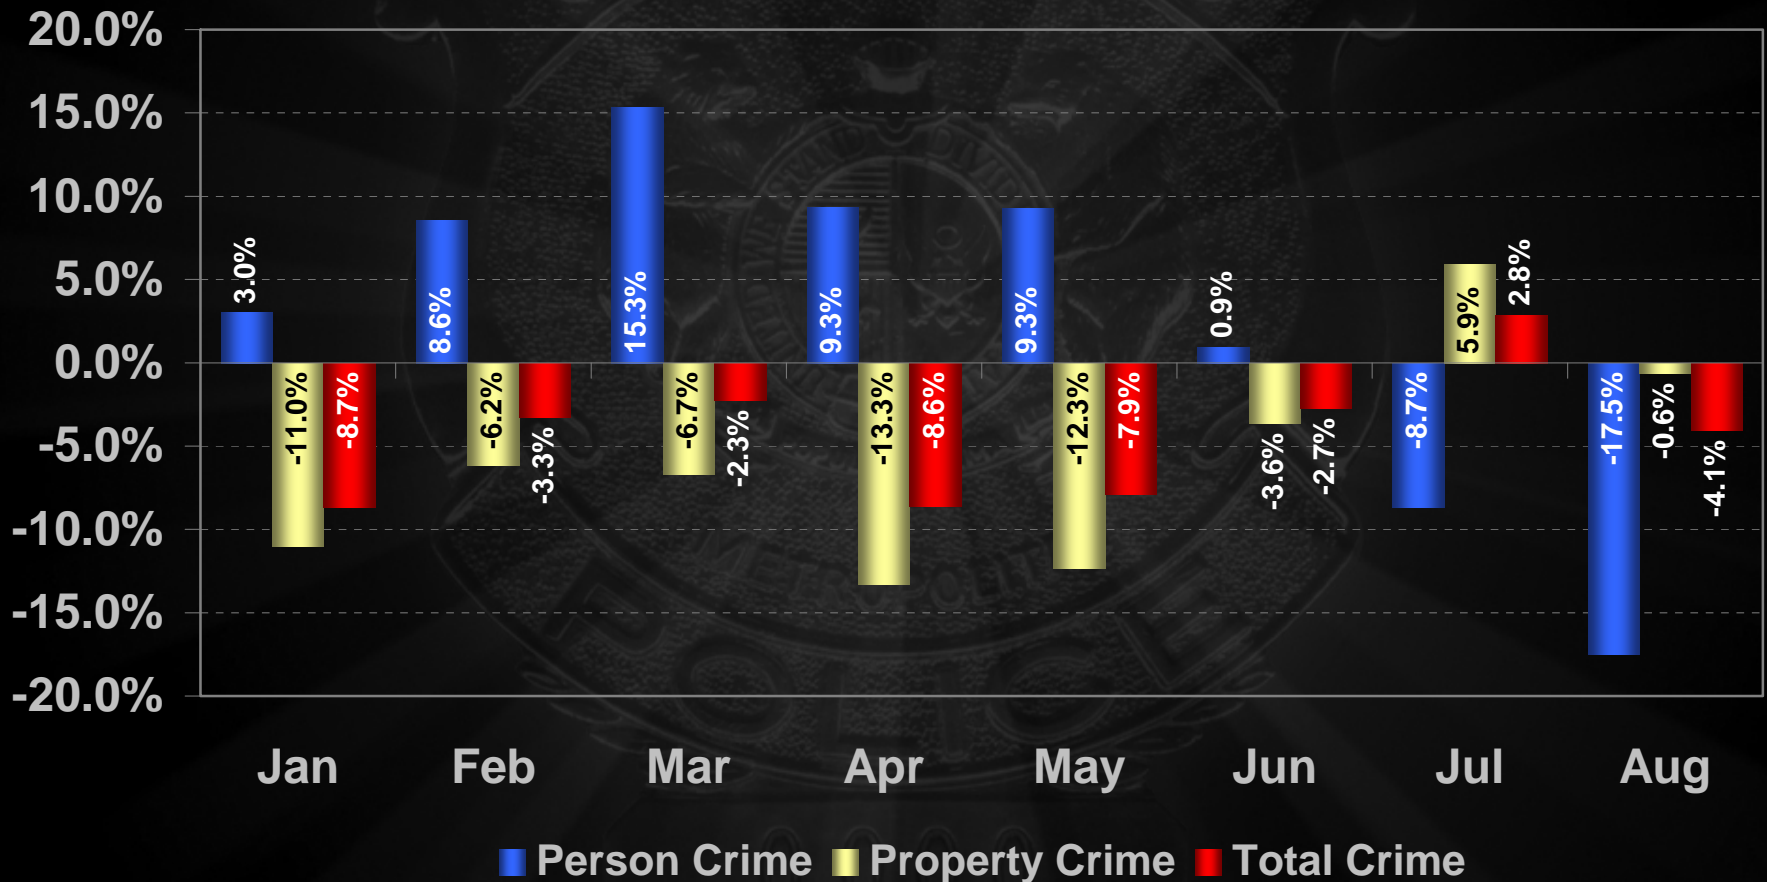

St. Louis Metropolitan Police Department

Crime Report

Crimes Coded
Through August

September 16, 2009

YTD Citywide Part I Crime 1-Year Comparison (2008 & 2009)

September 16, 2009

Citywide Part I Crime Monthly Percent Change 1-Year Comparison (2008 & 2009)

YTD Part I Crime by Area

1-Year Comparison (2008 & 2009)

YTD Homicides by Patrol Area 1999 - 2009

■ South ■ Central ■ North ■ Unknown

YTD Part I Crime Clearances

1-Year Comparison (2008 & 2009)

St. Louis Metropolitan Police Department

Crime Report

Crimes Coded
Through August